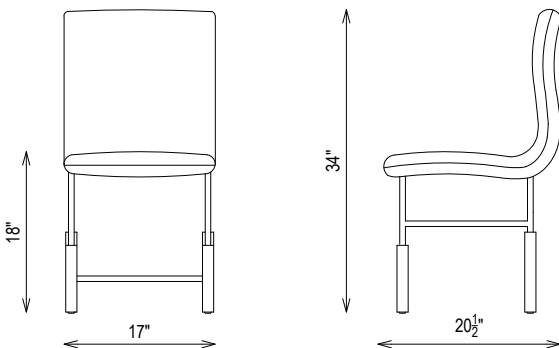

REVELLO DINING CHAIR

EJV1547-28

MATERIALS SHOWN

Ebonized Walnut
Burnished Brass
In Paradox Black/Gold

AVAILABLE IN

Natural Walnut
See Fabric PDF

DIMENSIONS

Width: 17"
Height: 34"
Depth: 20.5"

FINISHES