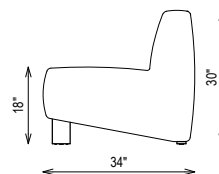

kelly wearstler

ZEPHYR SECTIONAL

EJV1555-95

MATERIALS SHOWN

Textured Burnished Brass
W10892-10 Tori Chocolate

DIMENSIONS

Width: 152 1/2"
Height: 30"
Seat Height: 18"
Depth: 34"
Weight: 174lbs /79kgs
131lbs /59kgs