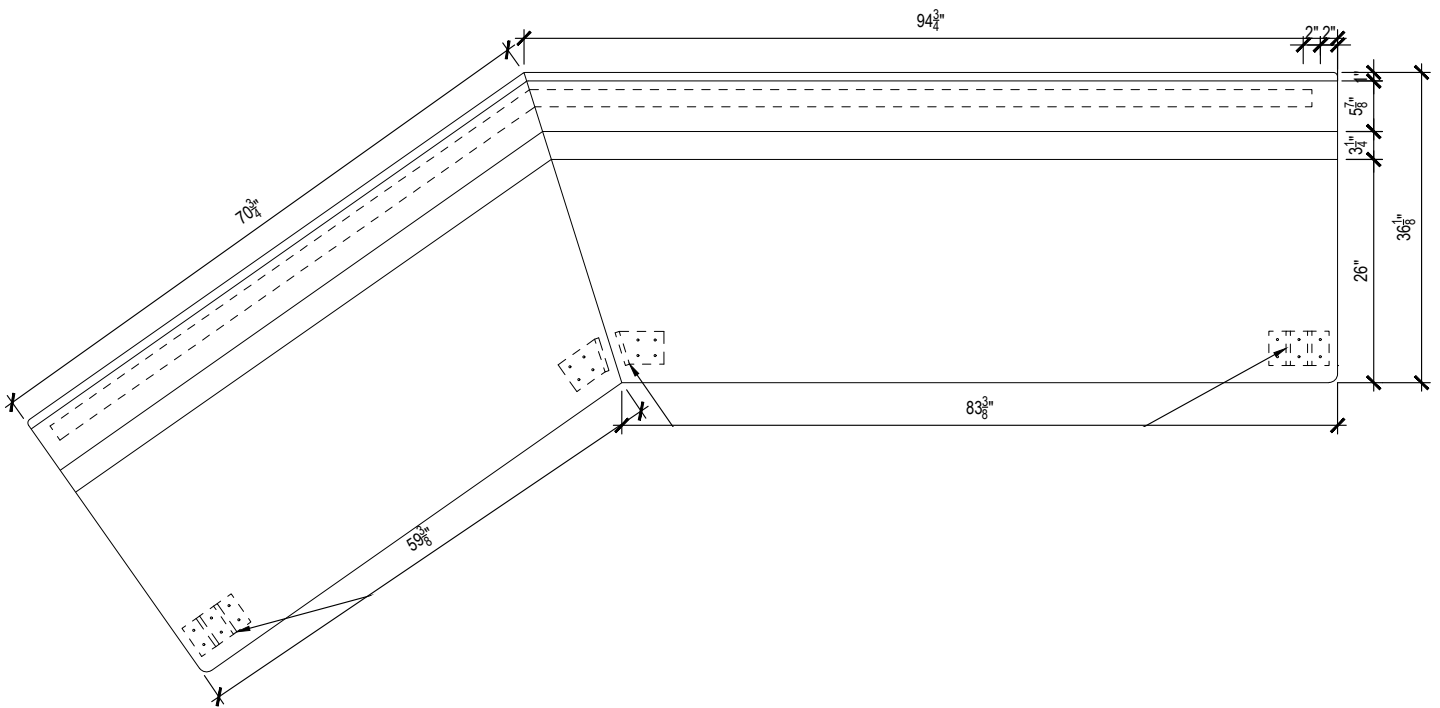

kelly wearstler

ZEPHYR SECTIONAL

EJV1555-95

MATERIALS SHOWN

Textured Burnished Brass
W10892-10 Tori Chocolate

DIMENSIONS

Width: 152 1/2"
Height: 30"
Seat Height: 18"
Depth: 34"
Weight: 174lbs /79kgs
131lbs /59kgs

ZEPHYR SECTIONAL - PLAN VIEW

EJV1555-95