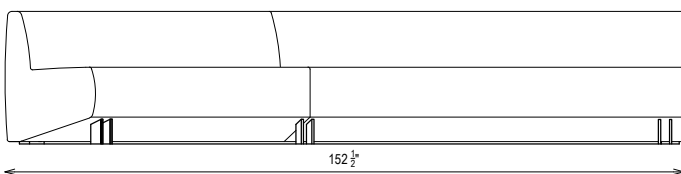

kelly wearstler

ZEPHYR SECTIONAL

EJV1555-95

MATERIALS SHOWN

Textured Burnished Brass
W10892-10 Tori Chocolate

DIMENSIONS

Width: 152 1/2"
Height: 30"
Seat Height: 18"
Depth: 34"
Weight: 174lbs /79kgs
131lbs /59kgs