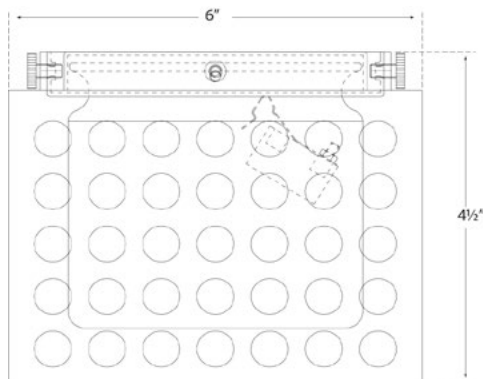

PRECISION SMALL SQUARE FLUSH MOUNT

KW 4060

MATERIALS SHOWN

ANTIQUE-BURNISHED BRASS
WITH CLOUDED GLASS

AVAILABLE IN

ANTIQUE-BURNISHED BRASS
POLISHED NICKEL
BRONZE

DIMENSIONS

WIDTH: 6"
HEIGHT: 4.5"
CANOPY: 4" SQUARE

SOCKET

GU10

WATTAGE

35 J

PRECISION SMALL SQUARE FLUSH MOUNT

KW 4060

MATERIALS SHOWN

POLISHED NICKEL WITH
CLOUDED GLASS

AVAILABLE IN

ANTIQUE-BURNISHED BRASS
POLISHED NICKEL
BRONZE

DIMENSIONS

WIDTH: 6"
HEIGHT: 4.5"
CANOPY: 4" SQUARE

SOCKET

GU10

WATTAGE

35 J

PRECISION SMALL SQUARE FLUSH MOUNT

KW 4060

MATERIALS SHOWN

BRONZE WITH
CLOUDED GLASS

AVAILABLE IN

ANTIQUE-BURNISHED BRASS
POLISHED NICKEL
BRONZE

DIMENSIONS

WIDTH: 6"
HEIGHT: 4.5"
CANOPY: 4" SQUARE