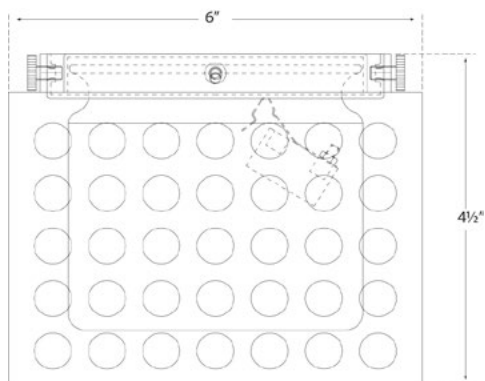

PRECISION SMALL SQUARE FLUSH MOUNT

KW 4060

MATERIALS SHOWN

ANTIQUE-BURNISHED BRASS
WITH CLOUDED GLASS

AVAILABLE IN

ANTIQUE-BURNISHED BRASS
POLISHED NICKEL
BRONZE

DIMENSIONS

WIDTH: 6"
HEIGHT: 4.5"
CANOPY: 4" SQUARE

SOCKET

GU10

WATTAGE

35 J

PRECISION SMALL SQUARE FLUSH MOUNT

KW 4060

MATERIALS SHOWN

POLISHED NICKEL WITH
CLOUDED GLASS

AVAILABLE IN

ANTIQUE-BURNISHED BRASS
POLISHED NICKEL
BRONZE

DIMENSIONS

WIDTH: 6"
HEIGHT: 4.5"
CANOPY: 4" SQUARE

SOCKET

GU10

WATTAGE

35 J

PRECISION SMALL SQUARE FLUSH MOUNT

KW 4060

MATERIALS SHOWN

BRONZE WITH
CLOUDED GLASS

AVAILABLE IN

ANTIQUE-BURNISHED BRASS
POLISHED NICKEL
BRONZE

DIMENSIONS

WIDTH: 6"
HEIGHT: 4.5"
CANOPY: 4" SQUARE