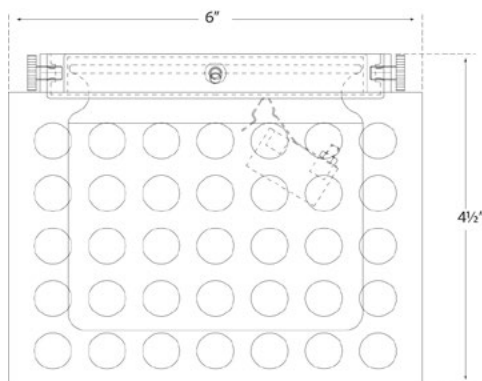

PRECISION SMALL SQUARE FLUSH MOUNT

KW 4060

MATERIALS SHOWN

ANTIQUE-BURNISHED BRASS
WITH CLOUDED GLASS

AVAILABLE IN

ANTIQUE-BURNISHED BRASS
POLISHED NICKEL
BRONZE

DIMENSIONS

WIDTH: 6"
HEIGHT: 4.5"
CANOPY: 4" SQUARE

SOCKET

GU10

WATTAGE

35 J

PRECISION SMALL SQUARE FLUSH MOUNT

KW 4060

MATERIALS SHOWN

POLISHED NICKEL WITH
CLOUDED GLASS

AVAILABLE IN

ANTIQUE-BURNISHED BRASS
POLISHED NICKEL
BRONZE

DIMENSIONS

WIDTH: 6"
HEIGHT: 4.5"
CANOPY: 4" SQUARE

SOCKET

GU10

WATTAGE

35 J

PRECISION SMALL SQUARE FLUSH MOUNT

KW 4060

MATERIALS SHOWN

BRONZE WITH
CLOUDED GLASS

AVAILABLE IN

ANTIQUE-BURNISHED BRASS
POLISHED NICKEL
BRONZE

DIMENSIONS

WIDTH: 6"
HEIGHT: 4.5"
CANOPY: 4" SQUARE