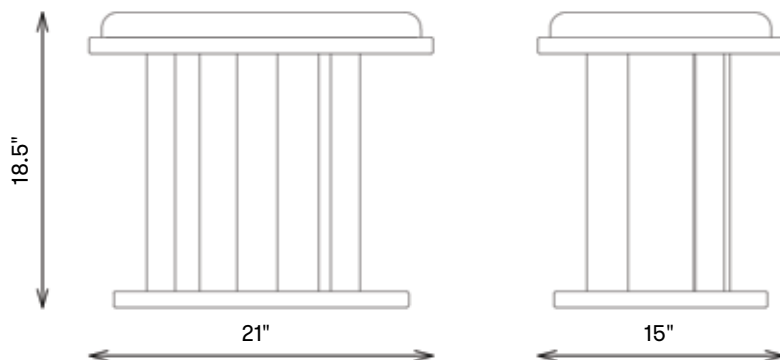

HOLMBY STOOL

EJV1523-10

MATERIALS SHOWN

Burnished Brass
In Dusty Beige Shearling · W9326-01

AVAILABLE IN

See Materials PDF

DIMENSIONS

Width: 21"
Depth: 15"
Height: 18.5"

FINISHES