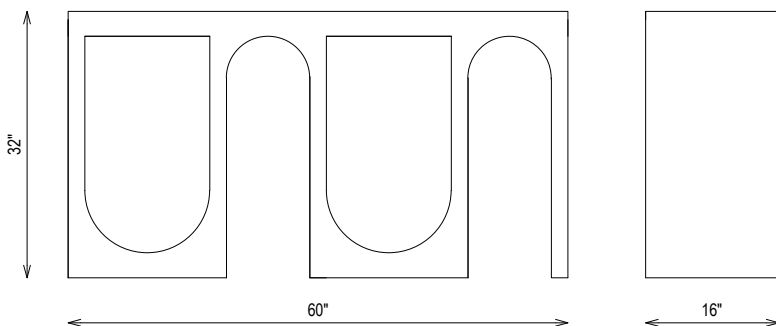

ROXBURY CONSOLE

EJV1502-44

MATERIALS SHOWN

Dark Grey Plaster

AVAILABLE IN

Ivory Plaster
Dove Grey Plaster
Lava Plaster

DIMENSIONS

Width: 60"
Height: 32"
Depth: 16"

FINISHES