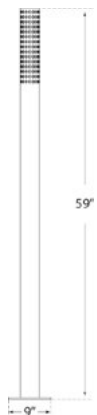

MATERIALS SHOWN

BRONZE WITH
FROSTED GLASS

AVAILABLE IN

ANTIQUE-BURNISHED BRASS
POLISHED NICKEL
BRONZE

DIMENSIONS

WIDTH: 9"
HEIGHT: 59"
BASE: 9" ROUND

SOCKET

KEYLESS WITH DIMMER

WATTAGE

60 T