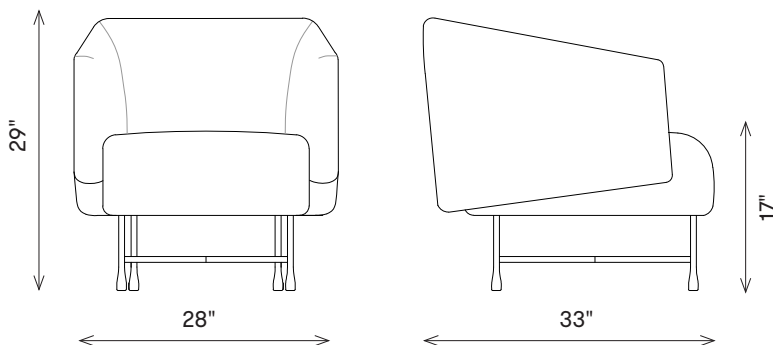

BIJOUX CHAIR

EJV1544-29

MATERIALS SHOWN

Burnished Brass
In Pascal Ochre - W10745-12

AVAILABLE IN

See Fabrics PDF

DIMENSIONS

Width: 28"
Height: 29"
Depth: 33"
Seat Height: 17"