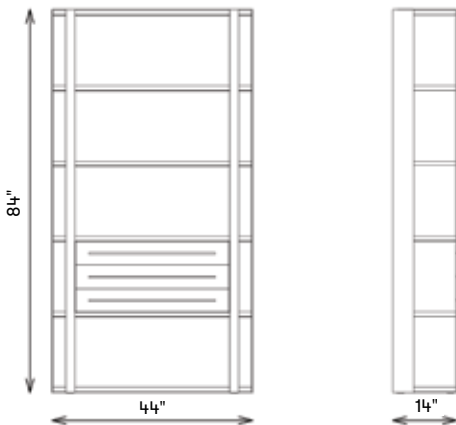

FRANKLIN CABINET

EJV1500-49

MATERIALS SHOWN

Bleached Oak
Blackened Steel
with Burnished Brass

DIMENSIONS

Width: 44"
Depth: 14"
Height: 84"

FINISHES