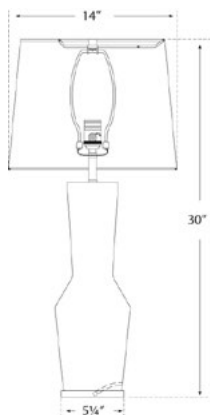

# ALTA TABLE LAMP

KW3024

**MATERIALS SHOWN**

POROUS WHITE & IVORY  
WITH LINEN SHADE

**AVAILABLE IN**

POROUS WHITE & IVORY  
SAND & WIDE BLACK STRIPE

**DIMENSIONS**

WIDTH: 5"  
HEIGHT: 30"  
BASE: 5.25" ROUND  
SHADE: 12" X 14" X 11"

### DIMENSIONS

WIDTH: 5"  
HEIGHT: 30"  
BASE: 5.25" ROUND  
SHADE: 12" X 14" X 11"