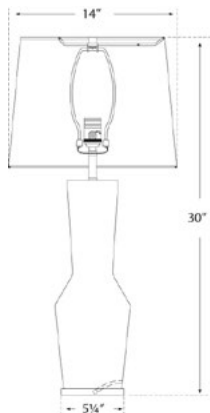

ALTA TABLE LAMP

KW3024

MATERIALS SHOWN

SAND & WIDE BLACK STRIPE

AVAILABLE IN

POROUS WHITE & IVORY
SAND & WIDE BLACK STRIPE

DIMENSIONS

WIDTH: 5"
HEIGHT: 30"
BASE: 5.25" ROUND
SHADE: 12" X 14" X 11"

SOCKET

DIMMER

WATTAGE

100 A