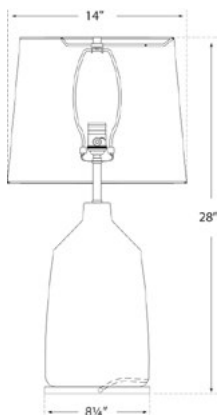

### DIMENSIONS

WIDTH: 14"  
HEIGHT: 28"  
BASE: 8.25" ROUND  
SHADE: 12" X 14" X 11.5"

### WATTAGE

100 A

# BIJOU TABLE LAMP

KW3025

**MATERIALS SHOWN**

BLACK & CRYSTAL  
BRONZE DOT

**AVAILABLE IN**

DOTTY IVORY & BURNT GOLD  
SEMI MATTE STONE GREY &  
DOTTY ANGLIA  
BLACK & CRYSTAL BRONZE  
DOT

**DIMENSIONS**

WIDTH: 14"  
HEIGHT: 28"  
BASE: 8.25" ROUND  
SHADE: 12" X 14" X 11.5"

WIDTH: 14"  
HEIGHT: 28"  
BASE: 8.25" ROUND  
SHADE: 12" X 14" X 11.5"

**SOCKET**

DIMMER

**WATTAGE**

100 A