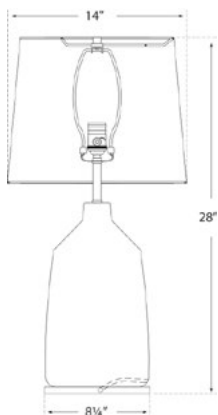

BIJOU TABLE LAMP

KW3025

MATERIALS SHOWN

DOTTY IVORY & BURNT GOLD
WITH LINEN SHADE

AVAILABLE IN

DOTTY IVORY & BURNT GOLD
SEMI MATTE STONE GREY &
DOTTY ANGLIA
BLACK & CRYSTAL BRONZE
DOT

DIMENSIONS

WIDTH: 14"
HEIGHT: 28"
BASE: 8.25" ROUND
SHADE: 12" X 14" X 11.5"

SOCKET

DIMMER

WATTAGE

100 A