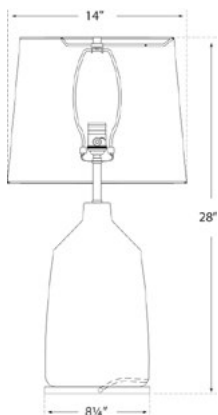

BIJOU TABLE LAMP

KW3025

MATERIALS SHOWN

SEMI MATTE STONE GREY
& DOTTY ANGLIA

AVAILABLE IN

DOTTY IVORY & BURNT GOLD
SEMI MATTE STONE GREY &
DOTTY ANGLIA
BLACK & CRYSTAL BRONZE
DOT

DIMENSIONS

WIDTH: 14"
HEIGHT: 28"
BASE: 8.25" ROUND
SHADE: 12" X 14" X 11.5"

SOCKET

DIMMER

WATTAGE

100 A