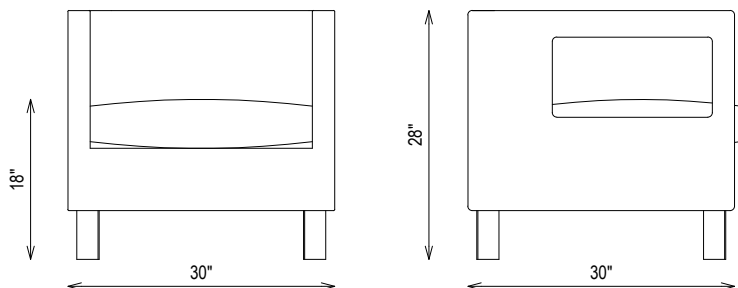

kelly wearstler

GREYSTONE CLUB CHAIR

EJV1533-30

MATERIALS SHOWN

Blackened Steel
In Salina/Grey

AVAILABLE IN

See Fabric PDF

DIMENSIONS

Width: 30"
Height: 28"
Depth: 30"

FINISHES