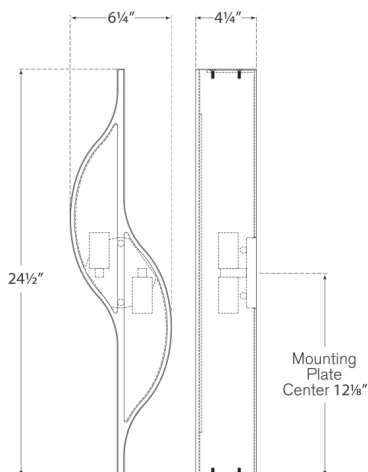

AVANT LARGE CURVE SCONCE

KW 2705AB-FG

MATERIALS SHOWN

Antique-Burnished Brass
with Frosted Glass

AVAILABLE IN

Polished Nickel
Bronze

DIMENSIONS

Height: 24.5"
Width: 6.25"
Extension: 4.25"
Backplate: 4" Round

SOCKET

2 - E17 Keyless

WATTAGE

2 - 40 T