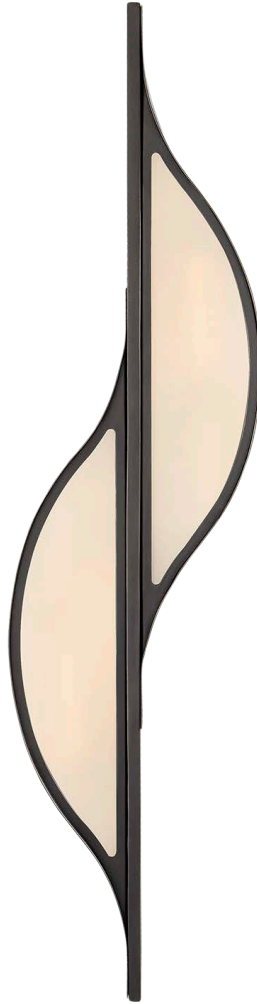

# AVANT LARGE CURVE SCONCE

KW 2705AB-FG

## DIMENSIONS

Height: 24.5"  
Width: 6.25"  
Extension: 4.25"  
Backplate: 4" Round

## SOCKET

2 - E17 Keyless

## WATTAGE

2 - 40 T

kelly wearstler