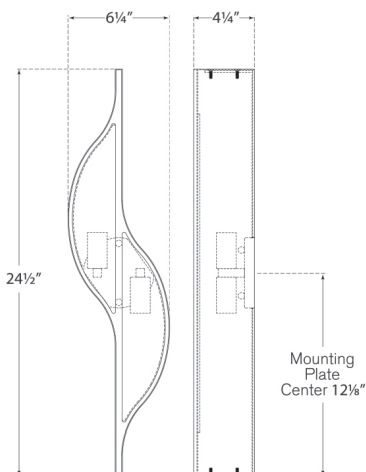

AVANT LARGE CURVE SCONCE

KW 2705BZ-FG

MATERIALS SHOWN

Bronze with Frosted Glass

AVAILABLE IN

Antique-Burnished Brass
Polished Nickel

DIMENSIONS

Height: 24.5"
Width: 6.25"
Extension: 4.25"
Backplate: 4" Round

SOCKET

2 - E17 Keyless

WATTAGE

2 - 40 T