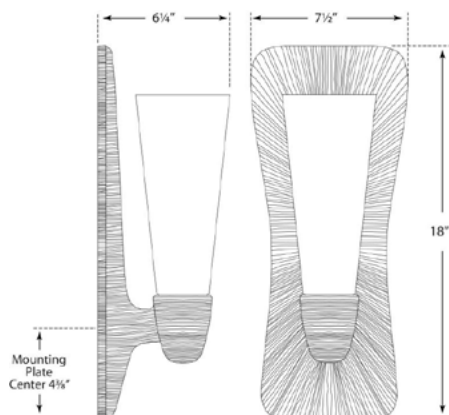

UTOPIA LARGE SINGLE BATH SCONCE

KW2044

MATERIALS SHOWN

GILD WITH WHITE GLASS

AVAILABLE IN

GILD
POLISHED NICKEL
AGED IRON

DIMENSIONS

WIDTH: 7.5"
HEIGHT: 18"
EXTENSION: 6.25"
BACKPLATE: 7.5" X 18"

SOCKET

KEYLESS

WATTAGE

60 T

UTOPIA LARGE SINGLE BATH SCONCE

KW2044

MATERIALS SHOWN

POLISHED NICKEL
WITH WHITE GLASS

AVAILABLE IN

GILD
POLISHED NICKEL
AGED IRON

DIMENSIONS

WIDTH: 7.5"
HEIGHT: 18"
EXTENSION: 6.25"
BACKPLATE: 7.5" X 18"

SOCKET

KEYLESS

WATTAGE

60 T

UTOPIA LARGE SINGLE BATH SCONCE

KW2044

MATERIALS SHOWN

AGED IRON WITH
WHITE GLASS

AVAILABLE IN

GILD
POLISHED NICKEL
AGED IRON

DIMENSIONS

WIDTH: 7.5"
HEIGHT: 18"
EXTENSION: 6.25"
BACKPLATE: 7.5" X 18"