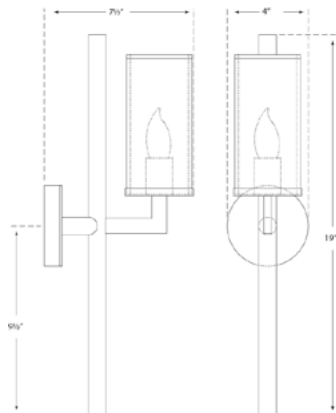

MATERIALS SHOWN

ANTIQUE-BURNISHED BRASS
WITH CRACKLE GLASS

AVAILABLE IN

ANTIQUE-BURNISHED BRASS
POLISHED NICKEL
BRONZE

DIMENSIONS

WIDTH: 4"
HEIGHT: 19"
EXTENSION: 7.5"
BACKPLATE: 4" ROUND

SOCKET

CANDELABRA

WATTAGE

60 C
REQUIRES A SMALLER
OUTLET BOX