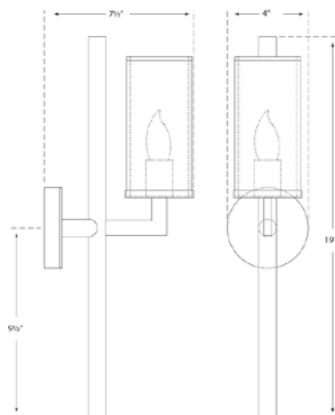

MATERIALS SHOWN

POLISHED NICKEL
WITH CRACKLE GLASS

AVAILABLE IN

ANTIQUE-BURNISHED BRASS
POLISHED NICKEL
BRONZE

DIMENSIONS

WIDTH: 4"
HEIGHT: 19"
EXTENSION: 7.5"
BACKPLATE: 4" ROUND

SOCKET

CANDELABRA

WATTAGE

60 C
REQUIRES A SMALLER
OUTLET BOX