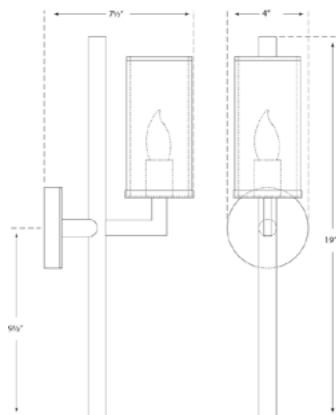

MATERIALS SHOWN

BRONZE WITH
CRACKLE GLASS

AVAILABLE IN

ANTIQUE-BURNISHED BRASS
POLISHED NICKEL
BRONZE

DIMENSIONS

WIDTH: 4"
HEIGHT: 19"
EXTENSION: 7.5"
BACKPLATE: 4" ROUND

SOCKET

CANDELABRA

WATTAGE

60 C
REQUIRES A SMALLER
OUTLET BOX