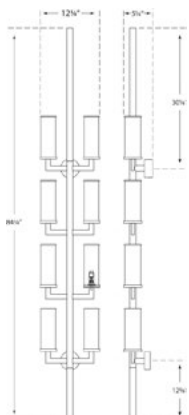

kelly wearstler

LIAISON STATEMENT SCONCE

KW 2204

MATERIALS SHOWN

ANTIQUE-BURNISHED BRASS
WITH CRACKLE GLASS

AVAILABLE IN

ANTIQUE-BURNISHED BRASS
POLISHED NICKEL
BRONZE

DIMENSIONS

WIDTH: 12.75"
HEIGHT: 84.25"
EXTENSION: 5.25"
BACKPLATE: (2) - 4" ROUND

SOCKET

8 - CANDELABRA

WATTAGE

8 - 60 C
REQUIRES A SMALLER
OUTLET BOX

kelly wearstler

LIAISON STATEMENT SCONCE

KW 2204

MATERIALS SHOWN

POLISHED NICKEL
WITH CRACKLE GLASS

AVAILABLE IN

ANTIQUE-BURNISHED BRASS
POLISHED NICKEL
BRONZE

DIMENSIONS

WIDTH: 12.75"
HEIGHT: 84.25"
EXTENSION: 5.25"
BACKPLATE: (2) - 4" ROUND

SOCKET

8 - CANDELABRA

ANTIQUE-BURNISHED BRASS
POLISHED NICKEL
BRONZE

DIMENSIONS

WIDTH: 12.75"
HEIGHT: 84.25"
EXTENSION: 5.25"
BACKPLATE: (2) - 4" ROUND

SOCKET

8 - CANDELABRA

WATTAGE

8 - 60 C
REQUIRES A SMALLER
OUTLET BOX