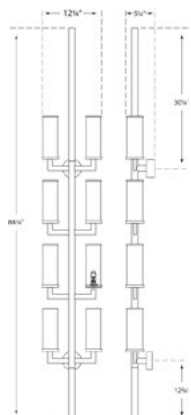

WIDTH: 12.75"
HEIGHT: 84.25"
EXTENSION: 5.25"
BACKPLATE: (2) - 4" ROUND

SOCKET

8 - CANDELABRA

WATTAGE

8 - 60 C
REQUIRES A SMALLER
OUTLET BOX

kelly wearstler

LIAISON STATEMENT SCONCE

KW 2204

MATERIALS SHOWN

POLISHED NICKEL
WITH CRACKLE GLASS

AVAILABLE IN

ANTIQUE-BURNISHED BRASS
POLISHED NICKEL
BRONZE

DIMENSIONS

WIDTH: 12.75"
HEIGHT: 84.25"
EXTENSION: 5.25"
BACKPLATE: (2) - 4" ROUND

SOCKET

8 - CANDELABRA

WATTAGE

8 - 60 C
REQUIRES A SMALLER
OUTLET BOX

kelly wearstler

LIAISON STATEMENT SCONCE

KW 2204

MATERIALS SHOWN

BRONZE WITH
CRACKLE GLASS

AVAILABLE IN

ANTIQUE-BURNISHED BRASS
POLISHED NICKEL
BRONZE

DIMENSIONS

WIDTH: 12.75"
HEIGHT: 84.25"
EXTENSION: 5.25"
BACKPLATE: (2) - 4" ROUND

SOCKET

8 - CANDELABRA

WATTAGE

8 - 60 C
REQUIRES A SMALLER
OUTLET BOX