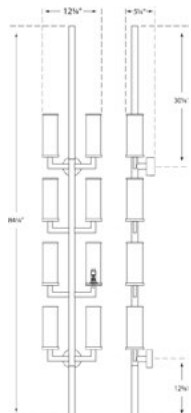

WIDTH: 12.75"
HEIGHT: 84.25"
EXTENSION: 5.25"
BACKPLATE: (2) - 4" ROUND

SOCKET

8 - CANDELABRA

WATTAGE

8 - 60 C
REQUIRES A SMALLER
OUTLET BOX

kelly wearstler

LIAISON STATEMENT SCONCE

KW 2204

MATERIALS SHOWN

POLISHED NICKEL
WITH CRACKLE GLASS

AVAILABLE IN

ANTIQUE-BURNISHED BRASS
POLISHED NICKEL
BRONZE

DIMENSIONS

WIDTH: 12.75"
HEIGHT: 84.25"
EXTENSION: 5.25"
BACKPLATE: (2) - 4" ROUND

SOCKET

8 - CANDELABRA

WATTAGE

8 - 60 C
REQUIRES A SMALLER
OUTLET BOX

kelly wearstler

LIAISON STATEMENT SCONCE

KW 2204

MATERIALS SHOWN

BRONZE WITH
CRACKLE GLASS

AVAILABLE IN

ANTIQUE-BURNISHED BRASS
POLISHED NICKEL
BRONZE

DIMENSIONS

WIDTH: 12.75"
HEIGHT: 84.25"
EXTENSION: 5.25"
BACKPLATE: (2) - 4" ROUND

SOCKET

8 - CANDELABRA

WATTAGE

8 - 60 C
REQUIRES A SMALLER
OUTLET BOX