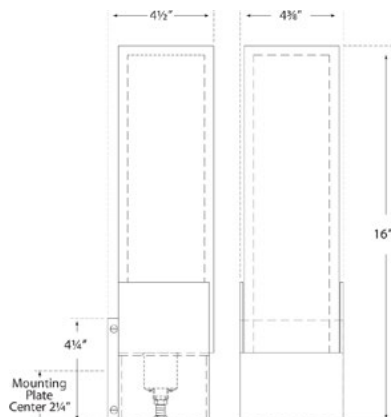

COVET TALL BOX BATH SCONCE

KW2212

MATERIALS SHOWN

ANTIQUE-BURNISHED BRASS
WITH ALABASTER

AVAILABLE IN

ANTIQUE-BURNISHED BRASS
POLISHED NICKEL
BRONZE

DIMENSIONS

WIDTH: 4.25"
HEIGHT: 16"
EXTENSION: 4"
BACKPLATE: 4.25" X 6" RECT

SOCKET

KEYLESS

WATTAGE

12 LED T
REQUIRES A SMALLER
OUTLET BOX

COVET TALL BOX BATH SCONCE

KW2212

MATERIALS SHOWN

POLISHED NICKEL
WITH ALABASTER

AVAILABLE IN

ANTIQUE-BURNISHED BRASS
POLISHED NICKEL
BRONZE

DIMENSIONS

WIDTH: 4.25"
HEIGHT: 16"
EXTENSION: 4"
BACKPLATE: 4.25" X 6" RECT

SOCKET

KEYLESS

WATTAGE

12 LED T
REQUIRES A SMALLER
OUTLET BOX

BRONZE

DIMENSIONS

WIDTH: 4.25"

HEIGHT: 16"

EXTENSION: 4"

BACKPLATE: 4.25" X 6" RECT

SOCKET

KEYLESS