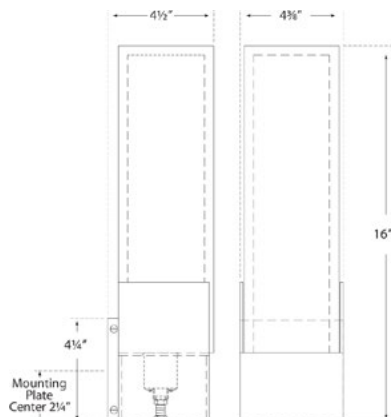

COVET TALL BOX BATH SCONCE

KW2212

MATERIALS SHOWN

POLISHED NICKEL
WITH ALABASTER

AVAILABLE IN

ANTIQUE-BURNISHED BRASS
POLISHED NICKEL
BRONZE

DIMENSIONS

WIDTH: 4.25"
HEIGHT: 16"
EXTENSION: 4"
BACKPLATE: 4.25" X 6" RECT

SOCKET

KEYLESS

WATTAGE

12 LED T
REQUIRES A SMALLER
OUTLET BOX