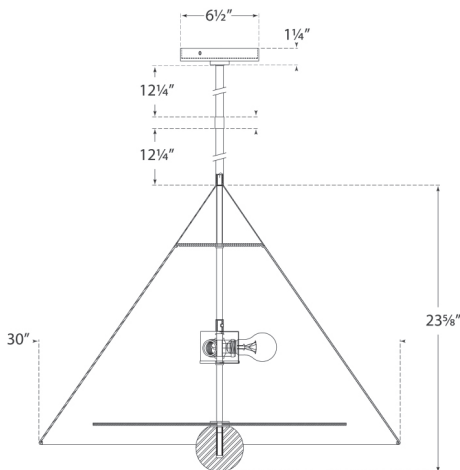

CLEO LARGE PENDANT

KW 5515AB/WM-WHT

MATERIALS SHOWN

Antique-Burnished Brass
and White Marble with White Shade

AVAILABLE IN

Black Marble with Black Shade

DIMENSIONS

O/A Height: 50"
Fixture Height: 24"
Min. Custom Height: 39"
Width: 30"
Canopy: 6.5" Round

SOCKET

3 - E 26 Keyless

WATTAGE

3 - 40 A

CLEO LARGE PENDANT

KW 5515AB/BM-BLK

MATERIALS SHOWN

Antique-Burnished Brass
and Black Marble with Black Shade

AVAILABLE IN

White Marble with White Shade

DIMENSIONS

O/A Height: 50"
Fixture Height: 24"
Min. Custom Height: 39"
Width: 30"
Canopy: 6.5" Round

SOCKET

3 - E 26 Keyless

WATTAGE

3 - 40 A