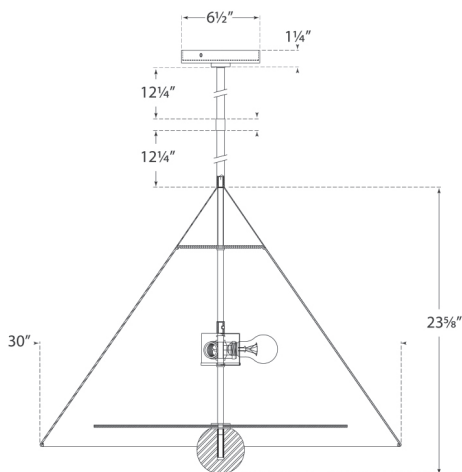

MATERIALS SHOWN

Antique-Burnished Brass
and Black Marble with Black Shade

AVAILABLE IN

White Marble with White Shade

DIMENSIONS

O/A Height: 50"
Fixture Height: 24"
Min. Custom Height: 39"
Width: 30"
Canopy: 6.5" Round

SOCKET

3 - E 26 Keyless

WATTAGE

3 - 40 A