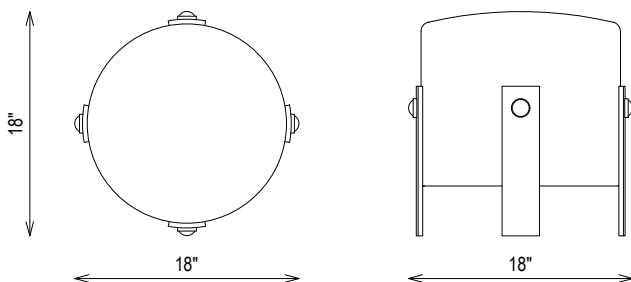

GRIFFITH STOOL

EJV1531-10

MATERIALS SHOWN

Burnished Brass
 Pyrite with Blackened Brass Bezel
 In Sonoma Salmon

AVAILABLE IN

Blackened Brass

DIMENSIONS

Diameter: 17"
 Height: 19"