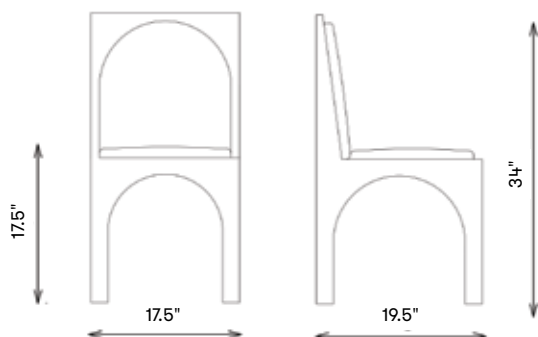

ROXBURY DINING CHAIR

EJV1527-28

MATERIALS SHOWN

Dark Grey Plaster Finish
In Sonoma Ebony

AVAILABLE IN

EJV1527-28 Snow White Plaster
EJV1527-28 Ivory Plaster
EJV1527-28 Dark Grey Plaster
EJV1527-28 Lava Plaster
See Fabrics PDF

DIMENSIONS

Width: 17.5"
Depth: 19.5"
Height: 34"
Seat Height: 17.5"