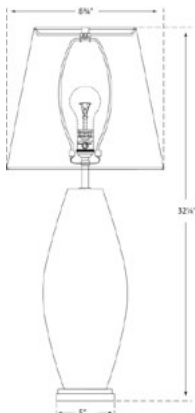

MATERIALS SHOWN

TIGER SHELL
WITH LINEN SHADE

AVAILABLE IN

MOTTLED LIGHT GREY
TIGER SHELL

DIMENSIONS

WIDTH: 13.5"
HEIGHT: 32"
BASE: 5" ROUND
SHADE: 8.75" X 13.5" X 12.25"

SOCKET

DIMMER

WATTAGE

75 A