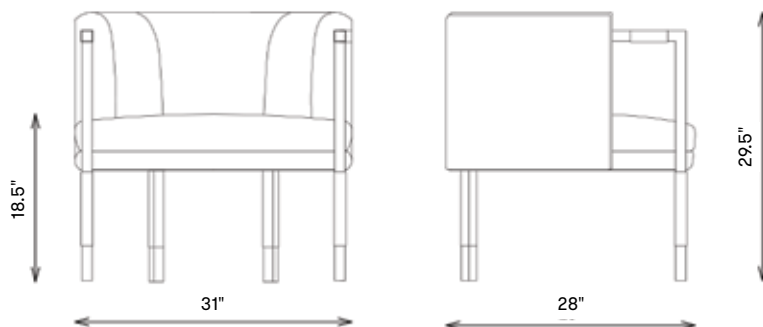

LARCHMONT CHAIR

EJV1542-30

MATERIALS SHOWN

Dark Pewter Stainless Steel
with Burnished Brass
In Shearling Mink & Brighton Carbon

AVAILABLE IN

See Fabric PDF

DIMENSIONS

Width: 31"
Depth: 28"
Height: 29.5"
Seat Height: 18.5"