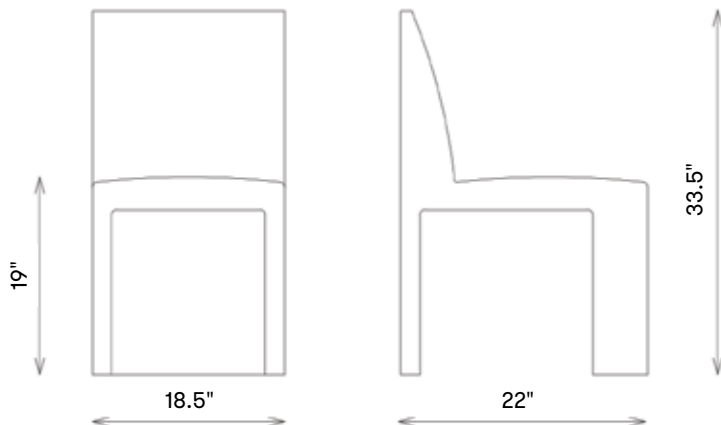

kelly wearstler

THAYER DINING CHAIR

EJV1548-28

MATERIALS SHOWN

Truce Espresso • W10903-09

AVAILABLE IN

See Fabric PDF

DIMENSIONS

Width: 18.5"
Depth: 22"
Height: 33.5"
Seat Height: 19"
Weight: 35lbs