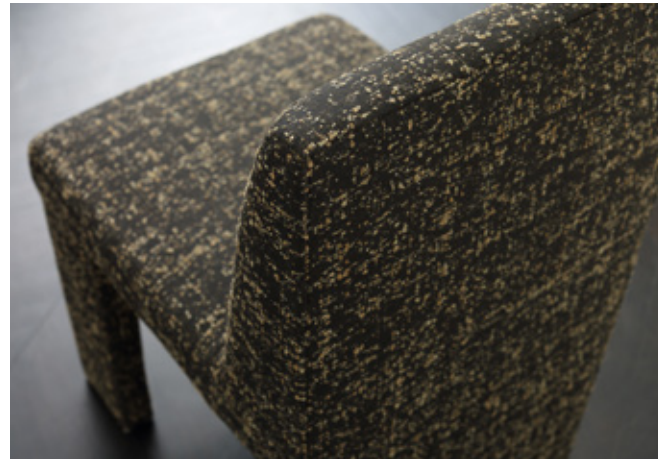

kelly wearstler

THAYER DINING CHAIR

EJV1548-28

MATERIALS SHOWN

Truce Espresso • W10903-09

AVAILABLE IN

See Fabric PDF

DIMENSIONS

Width: 18.5"
Depth: 22"
Height: 33.5"
Seat Height: 19"
Weight: 35lbs