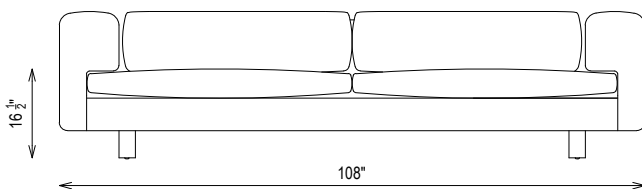

## DURANT SOFA

EJV1554-108/96

### DIMENSIONS

108"/96" W x 40" D x 30" H Seat  
Height: 18"  
Arm Height: 26"  
Seat Depth: 25.5"  
Weight: 166 lbs.