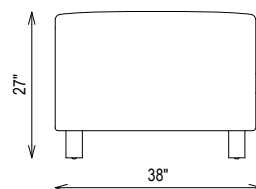

DURANT SOFA

EJV1554-108/96

MATERIALS SHOWN

Ebonized Oak Legs
In Icon Coral

AVAILABLE IN

See Fabric PDF

DIMENSIONS

108"/96" W x 40" D x 30" H Seat
Height: 18"
Arm Height: 26"
Seat Depth: 25.5"
Weight: 166 lbs.

LEG FINISHES