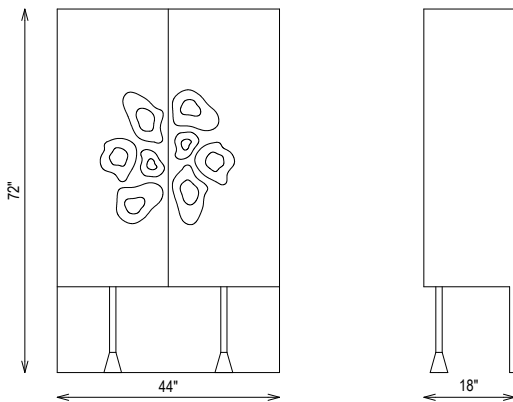

CRESCENT CABINET

EJV1503-25

MATERIALS SHOWN

Ivory Lacquer
 Burnished Brass
 Natural Walnut Interior
 Cast Glass

AVAILABLE IN

Natural Walnut Exterior

DIMENSIONS

Width: 44"
 Height: 72"
 Depth: 18"