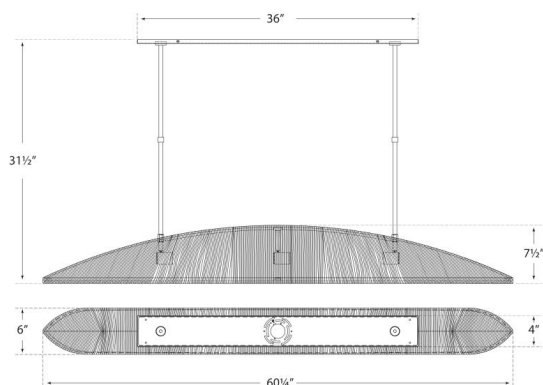

O/A Height: 30.5"
Fixture Height: 7.5"
Min. Custom Height: 18"
Width: 60.25"
Canopy: 4" x 36" Rectangle

SOCKET

3 - E26 Keyless

WATTAGE

3 - 14.5 LED A

UTOPIA LARGE LINEAR PENDANT

KW5550

MATERIALS SHOWN

Gild with
Frosted Acrylic

AVAILABLE IN

Aged Iron
Gild

DIMENSIONS

O/A Height: 30.5"
Fixture Height: 7.5"
Min. Custom Height: 18"
Width: 60.25"
Canopy: 4" x 36" Rectangle

SOCKET

3 - E26 Keyless

WATTAGE