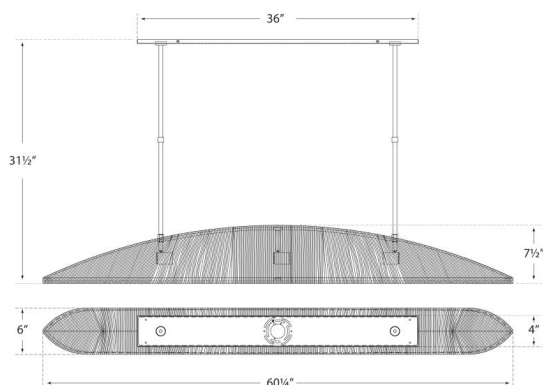

kelly wearstler

UTOPIA LARGE LINEAR PENDANT

KW5550

MATERIALS SHOWN

Aged Iron with
Frosted Acrylic

AVAILABLE IN

Aged Iron
Gild

DIMENSIONS

O/A Height: 30.5"
Fixture Height: 7.5"
Min. Custom Height: 18"
Width: 60.25"
Canopy: 4" x 36" Rectangle

SOCKET

3 - E26 Keyless

WATTAGE

3 - 14.5 LED A

UTOPIA LARGE LINEAR PENDANT

KW5550

MATERIALS SHOWN

Gild with
Frosted Acrylic

AVAILABLE IN

Aged Iron
Gild

DIMENSIONS

O/A Height: 30.5"
Fixture Height: 7.5"
Min. Custom Height: 18"
Width: 60.25"
Canopy: 4" x 36" Rectangle

SOCKET

3 - E26 Keyless

WATTAGE