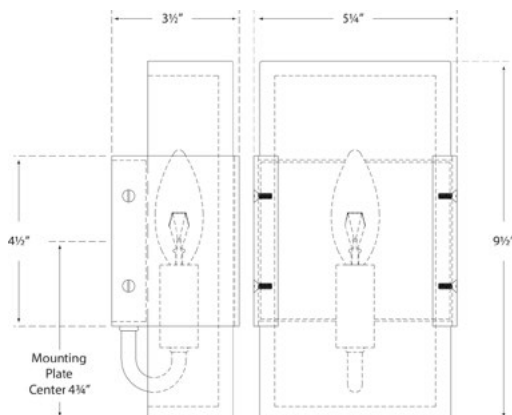

COVET WIDE CLIP BATH SCONCE

KW2115

MATERIALS SHOWN

ANTIQUE-BURNISHED BRASS
WITH ALABASTER

AVAILABLE IN

ANTIQUE-BURNISHED BRASS
POLISHED NICKEL
BRONZE

DIMENSIONS

WIDTH: 5.25"
HEIGHT: 9.5"
EXTENSION: 3.5"
BACKPLATE: 5.25" X 9.5" RECT

SOCKET

CANDELABRA

WATTAGE

12 LED B
REQUIRES A SMALLER
OUTLET BOX

COVET WIDE CLIP BATH SCONCE

KW2115

MATERIALS SHOWN

POLISHED NICKEL
WITH ALABASTER

AVAILABLE IN

ANTIQUE-BURNISHED BRASS
POLISHED NICKEL
BRONZE

DIMENSIONS

WIDTH: 5.25"
HEIGHT: 9.5"
EXTENSION: 3.5"
BACKPLATE: 5.25" X 9.5" RECT

SOCKET

CANDELABRA

WATTAGE

12 LED B
REQUIRES A SMALLER
OUTLET BOX

COVET WIDE CLIP BATH SCONCE

KW2115

MATERIALS SHOWN

BRONZE WITH ALABASTER

AVAILABLE IN

ANTIQUE-BURNISHED BRASS
POLISHED NICKEL
BRONZE

DIMENSIONS

WIDTH: 5.25"
HEIGHT: 9.5"
EXTENSION: 3.5"
BACKPLATE: 5.25" X 9.5" RECT