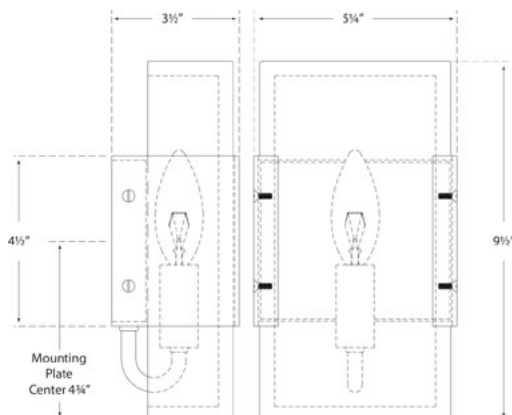

COVET WIDE CLIP BATH SCONCE

KW2115

MATERIALS SHOWN

ANTIQUE-BURNISHED BRASS
WITH ALABASTER

AVAILABLE IN

ANTIQUE-BURNISHED BRASS
POLISHED NICKEL
BRONZE

DIMENSIONS

WIDTH: 5.25"
HEIGHT: 9.5"
EXTENSION: 3.5"
BACKPLATE: 5.25" X 9.5" RECT

AVAILABLE IN

ANTIQUE-BURNISHED BRASS
POLISHED NICKEL
BRONZE

DIMENSIONS

WIDTH: 5.25"
HEIGHT: 9.5"
EXTENSION: 3.5"
BACKPLATE: 5.25" X 9.5" RECT

SOCKET

CANDELABRA

WATTAGE

12 LED B
REQUIRES A SMALLER
OUTLET BOX

COVET WIDE CLIP BATH SCONCE

KW2115

MATERIALS SHOWN

BRONZE WITH ALABASTER

AVAILABLE IN

ANTIQUE-BURNISHED BRASS
POLISHED NICKEL
BRONZE

DIMENSIONS

WIDTH: 5.25"
HEIGHT: 9.5"
EXTENSION: 3.5"
BACKPLATE: 5.25" X 9.5" RECT