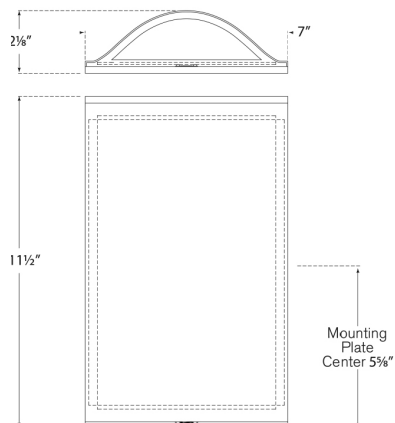

AVANT SMALL CURVE SCONCE

KW 2704AB-FG

MATERIALS SHOWN

Antique Burnished Brass
with Frosted Glass

AVAILABLE IN

Antique-Burnished Brass
Polished Nickel
Bronze

DIMENSIONS

Height: 11.5"
Width: 7"
Extension: 2.25"
Backplate: 7" X 11.5" Rect

SOCKET

Dedicated LED

WATTAGE

6w (700lm)