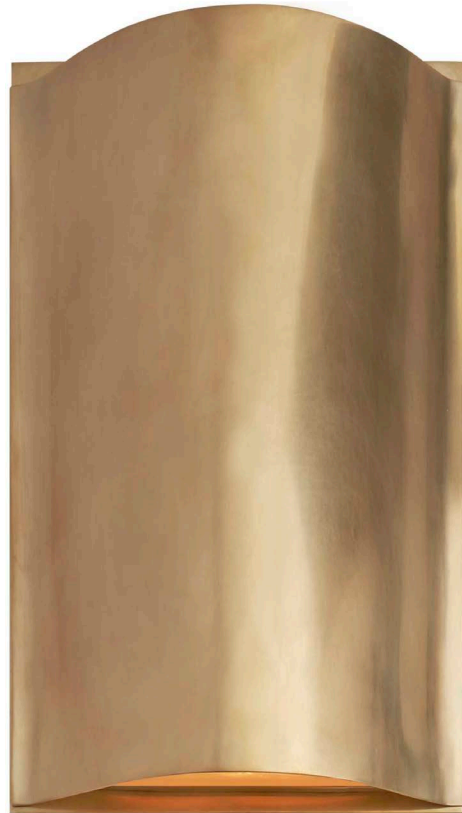

kelly wearstler

AVANT SMALL CURVE SCONCE

KW 2704AB-FG

MATERIALS SHOWN

Antique Burnished Brass
with Frosted Glass

AVAILABLE IN

Antique-Burnished Brass
Polished Nickel
Bronze

DIMENSIONS

Height: 11.5"
Width: 7"
Extension: 2.25"
Backplate: 7" X 11.5" Rect

SOCKET

Dedicated LED

WATTAGE

6w (700lm)

kelly wearstler

AVANT SMALL CURVE SCONCE

KW 2704BZ-FG

MATERIALS SHOWN

Bronze
with Frosted Glass

AVAILABLE IN

Antique-Burnished Brass
Polished Nickel
Bronze

DIMENSIONS

Height: 11.5"
Width: 7"
Extension: 2.25"
Backplate: 7" X 11.5" Rect

SOCKET

Dedicated LED