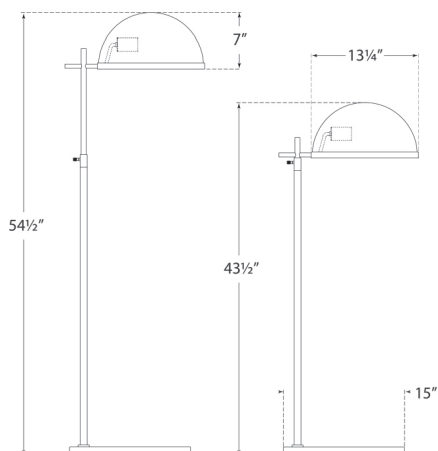

DULCET MEDIUM PHARMACY FLOOR LAMP

KW 1240PN-WG

MATERIALS SHOWN

Polished Nickel with
White Glass Shade

AVAILABLE IN

Antique-Burnished Brass
Bronze

DIMENSIONS

Height: 43.5" - 54.5"
Min. Custom Height: 44"
Width: 15"
Extension: 17.25"
Base: 15" Round

SOCKET

E26 Foot Switch

WATTAGE

60A