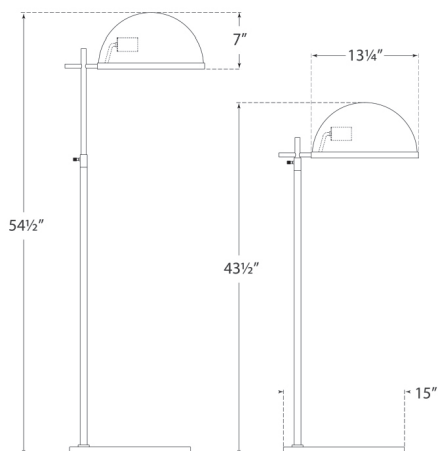

Height: 43.5" - 54.5"
Min. Custom Height: 44"
Width: 15"
Extension: 17.25"
Base: 15" Round

SOCKET

E26 Foot Switch

WATTAGE

60A

kelly wearstler

DULCET MEDIUM PHARMACY FLOOR LAMP

KW 1240AB-WG

MATERIALS SHOWN

Antique-Burnished Brass with
White Glass Shade

AVAILABLE IN

Polished Nickel
Bronze

DIMENSIONS

Height: 43.5" - 54.5"
Min. Custom Height: 44"
Width: 15"
Extension: 17.25"
Base: 15" Round

SOCKET

AVAILABLE IN

Antique-Burnished Brass
Polished Nickel

DIMENSIONS

Height: 43.5" - 54.5"
Min. Custom Height: 44"
Width: 15"
Extension: 17.25"
Base: 15" Round

SOCKET

E26 Foot Switch

WATTAGE

60A

MATERIALS SHOWN

Polished Nickel with
Polished Nickel Shade

AVAILABLE IN

Antique-Burnished Brass
Polished Nickel

DIMENSIONS

Height: 43.5" - 54.5"
Min. Custom Height: 44"
Width: 15"
Extension: 17.25"
Base: 15" Round