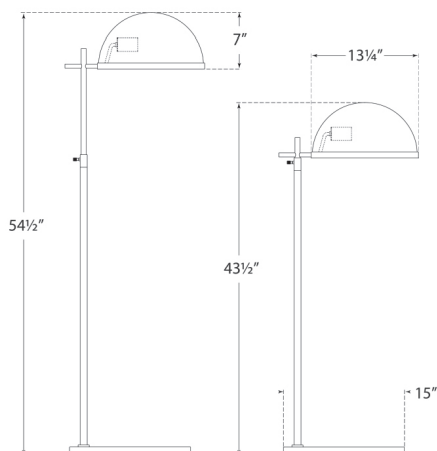

DULCET MEDIUM PHARMACY FLOOR LAMP

KW 1240BZ-WG

MATERIALS SHOWN

Bronze with White Glass Shade

AVAILABLE IN

Antique-Burnished Brass
Polished Nickel

DIMENSIONS

Height: 43.5" - 54.5"
Min. Custom Height: 44"
Width: 15"
Extension: 17.25"
Base: 15" Round

SOCKET

E26 Foot Switch

WATTAGE

60A