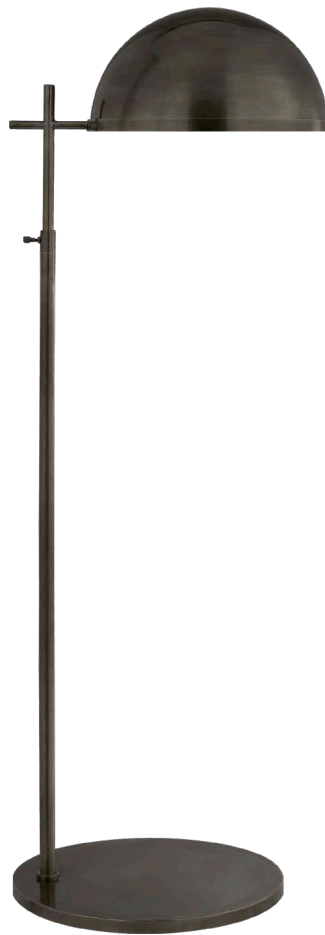

kelly wearstler

DULCET MEDIUM PHARMACY FLOOR LAMP

KW 1240AB-AB

MATERIALS SHOWN

Antique-Burnished Brass with
Antique-Burnished Brass Shade

AVAILABLE IN

Polished Nickel
Bronze

DIMENSIONS

Height: 43.5" - 54.5"
Min. Custom Height: 44"
Width: 15"
Extension: 17.25"
Base: 15" Round

SOCKET

E26 Foot Switch

WATTAGE

60A

kelly wearstler

DULCET MEDIUM PHARMACY FLOOR LAMP

KW 1240AB-WG

MATERIALS SHOWN

Antique-Burnished Brass with
White Glass Shade

AVAILABLE IN

Polished Nickel
Bronze

DIMENSIONS

Height: 43.5" - 54.5"
Min. Custom Height: 44"
Width: 15"
Extension: 17.25"
Base: 15" Round

SOCKET

E26 Foot Switch

WATTAGE

60A

kelly wearstler

DULCET MEDIUM PHARMACY FLOOR LAMP

KW 1240BZ-BZ

MATERIALS SHOWN

Bronze with Bronze Shade