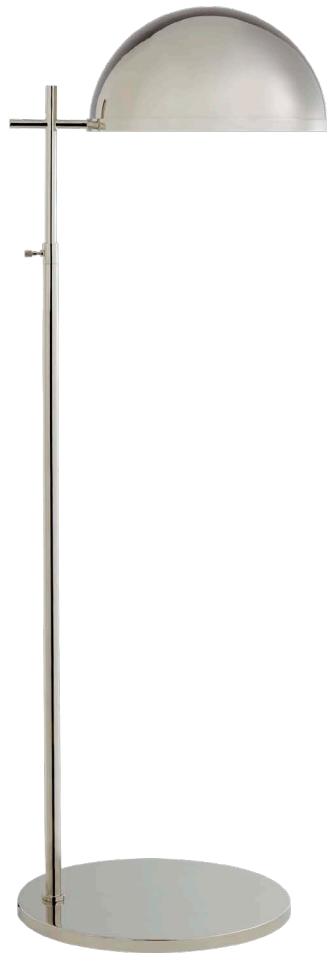

kelly wearstler

DULCET MEDIUM PHARMACY FLOOR LAMP

KW 1240AB-AB

MATERIALS SHOWN

Antique-Burnished Brass with
Antique-Burnished Brass Shade

AVAILABLE IN

Polished Nickel
Bronze

DIMENSIONS

E26 Foot Switch

WATTAGE

60A

kelly wearstler

DULCET MEDIUM PHARMACY FLOOR LAMP

KW 1240BZ-BZ

MATERIALS SHOWN

Bronze with Bronze Shade

kelly wearstler

DULCET MEDIUM PHARMACY FLOOR LAMP

KW 1240BZ-WG

MATERIALS SHOWN

Bronze with White Glass Shade

AVAILABLE IN

Antique-Burnished Brass
Polished Nickel

DIMENSIONS

Height: 43.5" - 54.5"
Min. Custom Height: 44"
Width: 15"
Extension: 17.25"
Base: 15" Round

SOCKET

E26 Foot Switch

WATTAGE

60A

kelly wearstler

DULCET MEDIUM PHARMACY FLOOR LAMP

KW 1240PN-PN