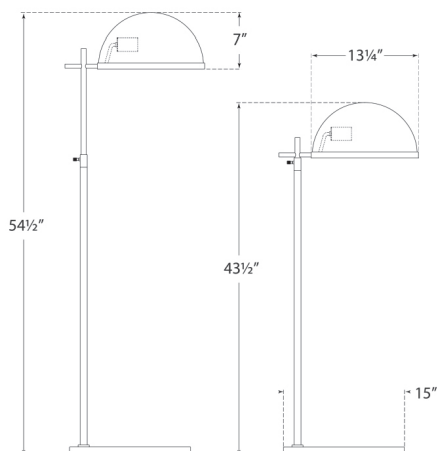

AVAILABLE IN

Antique-Burnished Brass
Polished Nickel

DIMENSIONS

Height: 43.5" - 54.5"
Min. Custom Height: 44"
Width: 15"
Extension: 17.25"
Base: 15" Round

SOCKET

E26 Foot Switch

WATTAGE

60A

Height: 43.5" - 54.5"
Min. Custom Height: 44"
Width: 15"
Extension: 17.25"
Base: 15" Round

SOCKET

E26 Foot Switch

WATTAGE

60A

kelly wearstler

DULCET MEDIUM PHARMACY FLOOR LAMP

KW 1240PN-PN

MATERIALS SHOWN

Polished Nickel with
Polished Nickel Shade

AVAILABLE IN

Antique-Burnished Brass
Polished Nickel

DIMENSIONS

Height: 43.5" - 54.5"
Min. Custom Height: 44"
Width: 15"
Extension: 17.25"
Base: 15" Round

Polished Nickel with
White Glass Shade

AVAILABLE IN

Antique-Burnished Brass
Bronze

DIMENSIONS

Height: 43.5" - 54.5"
Min. Custom Height: 44"
Width: 15"
Extension: 17.25"
Base: 15" Round

SOCKET

E26 Foot Switch