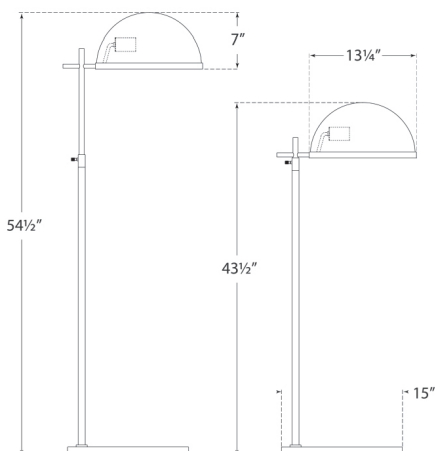

DULCET MEDIUM PHARMACY FLOOR LAMP

KW 1240AB-AB

MATERIALS SHOWN

Antique-Burnished Brass with
Antique-Burnished Brass Shade

AVAILABLE IN

Polished Nickel
Bronze

DIMENSIONS

Height: 43.5" - 54.5"
Min. Custom Height: 44"
Width: 15"
Extension: 17.25"
Base: 15" Round

SOCKET

E26 Foot Switch

WATTAGE

60A