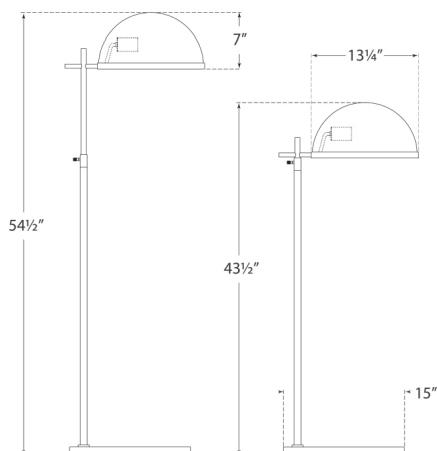

DULCET MEDIUM PHARMACY FLOOR LAMP

KW 1240BZ-BZ

MATERIALS SHOWN

Bronze with Bronze Shade

AVAILABLE IN

Antique-Burnished Brass
Polished Nickel

DIMENSIONS

Height: 43.5" - 54.5"
Min. Custom Height: 44"
Width: 15"
Extension: 17.25"
Base: 15" Round

SOCKET

E26 Foot Switch

WATTAGE

60A