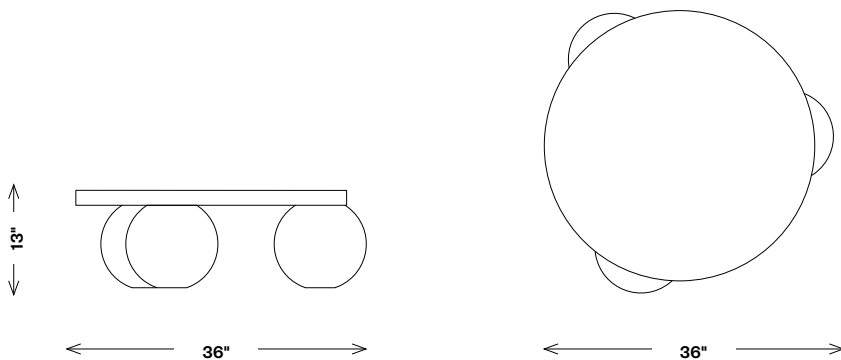

Morro Coffee Table

FTA19037

Materials Shown

Nero Marquina

Available in

**Big Flower, Nero Marquina, Coulmier
Limestone, Pink Sunset, Endive**

Dimensions

Diameter: 36"

Height: 13"

All marble is of the highest quality but is a natural material, so variations in texture and markings may occur.

Finishes