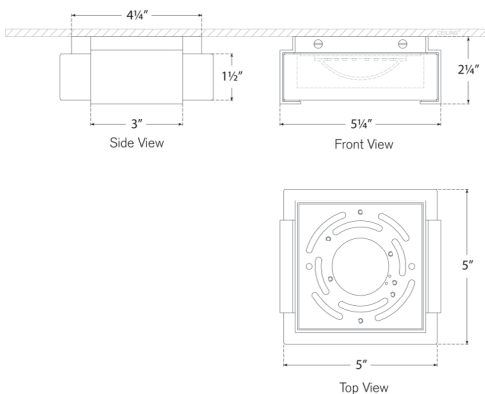

Covet Low Clip Solitaire Flush Mount

KW4110AB-ALB

Materials Shown

**Antique-Burnished Brass with
Alabaster**

Available in

**Antique-Burnished Brass
Bronze
Polished Nickel**

Dimensions

Height: 2.25"
Width: 5" x 5.25"
Canopy: 4.25" Square

Socket

Dedicated LED

Wattage

15w (1300lm)

Weight

3lbs