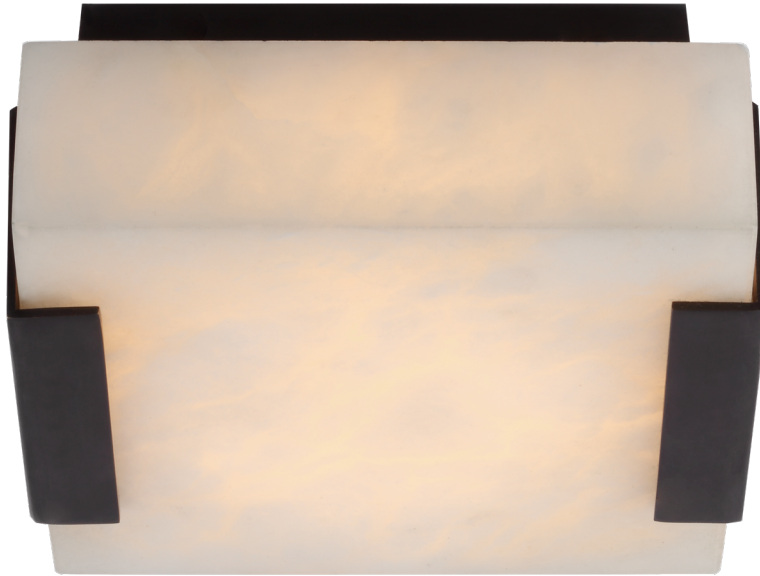

Covet Low Clip Solitaire Flush Mount

KW4110BZ-ALB

Materials Shown

Bronze with Alabaster

Available in

Antique-Burnished Brass

Bronze

Polished Nickel

Dimensions

Height: 2.25"

Width: 5" x 5.25"

Canopy: 4.25" Square

Socket

Dedicated LED

Wattage

15w (1300lm)

Weight

3lbs