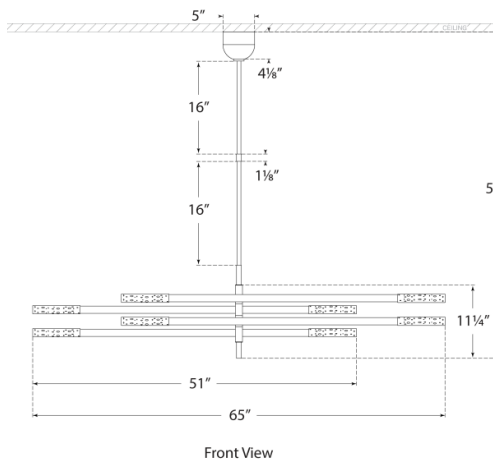

Rousseau Grande Eight Light Articulating Chandelier

KW5589-PNEC

Materials Shown

Polished Nickel with Etched Crystal

Available in

Antique-Burnished Brass

Bronze

Polished Nickel

Dimensions

O/A Height: 51.75"

Min. Custom Height: 24"

Width: 65"

Canopy: 4.5" Round

Socket

Dedicated LED

Wattage

35w (2800lm)

Weight

22lbs