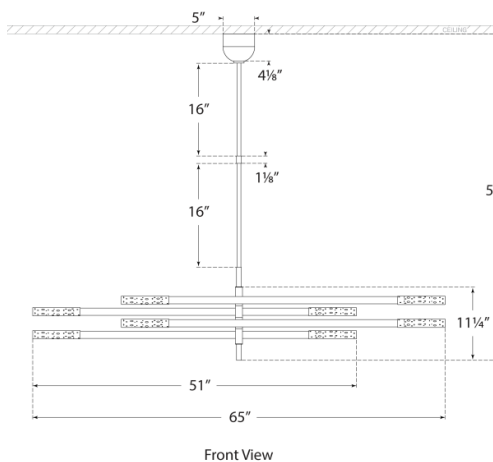

Rousseau Grande Eight Light Articulating Chandelier

KW5589-ABEC

Materials Shown

**Antique-Burnished Brass with
Etched Crystal**

Available in

**Antique-Burnished Brass
Bronze
Polished Nickel**

Dimensions

O/A Height: 51.75"

Min. Custom Height: 24"

Width: 65"

Canopy: 4.5" Round

Socket

Dedicated LED

Wattage

35w (2800lm)

Weight

22lbs