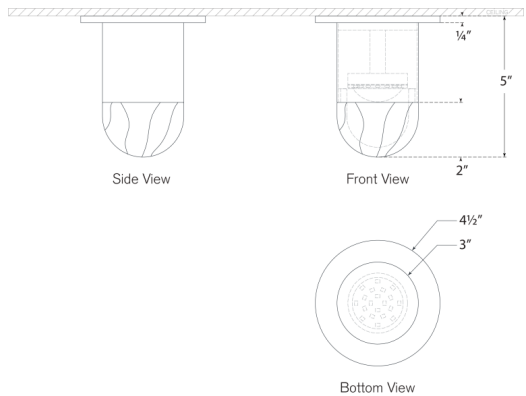

Melange Mini Monopoint Flush Mount

KW4018AB-ALB

Materials Shown

**Antique-Burnished Brass with
Alabaster**

Available in

**Antique-Burnished Brass
Bronze
Polished Nickel**

Dimensions

Height: 5"
Width: 3"
Canopy: 4.5" Round

Materials Shown

Bronze with Alabaster

Available in

Antique-Burnished Brass

Bronze

Polished Nickel

Dimensions

Height: 5"

Width: 3"

Canopy: 4.5" Round

Socket

Dedicated LED

Wattage

12w (1100lm)

Weight

3lbs

Dimensions

Height: 5"

Width: 3"

Canopy: 4.5" Round

Socket

Dedicated LED

Wattage

12w (1100lm)