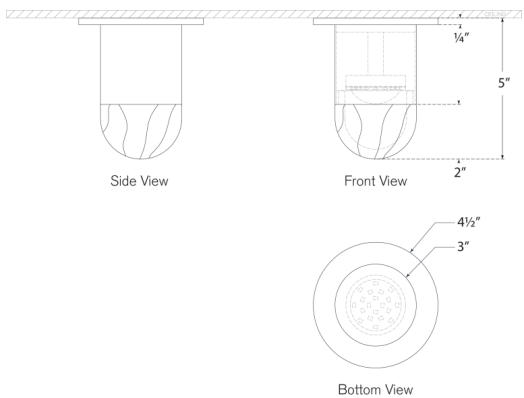

Melange Mini Monopoint Flush Mount

KW4018AB-ALB

Materials Shown

**Antique-Burnished Brass with
Alabaster**

Available in

**Antique-Burnished Brass
Bronze
Polished Nickel**

Dimensions

Height: 5"
Width: 3"
Canopy: 4.5" Round

Materials Shown

Bronze with Alabaster

Available in

Antique-Burnished Brass

Bronze

Polished Nickel

Dimensions

Height: 5"

Width: 3"

Canopy: 4.5" Round

Socket

Dedicated LED

Wattage

12w (1100lm)

Weight

3lbs

Dimensions

Height: 5"

Width: 3"

Canopy: 4.5" Round

Socket

Dedicated LED

Wattage

12w (1100lm)