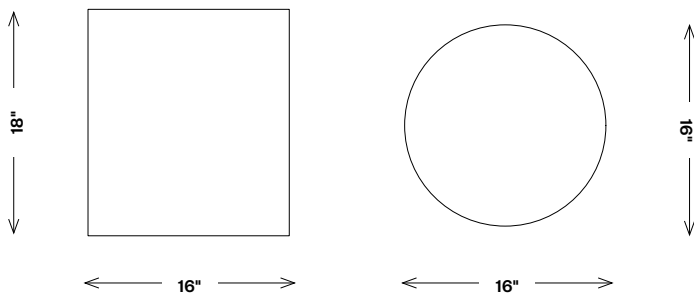

Monolith Side Table

FST14007

Materials Shown

Sunset

Available in

**Big Flower, Nero Marquina, Absolute Black,
Grey Rainbow, Russo**

Dimensions

Diameter: 16"

Height: 18"

Weight: 400 lbs

All marble is of the highest quality but is a natural material, so variations in texture and markings may occur.

Finishes